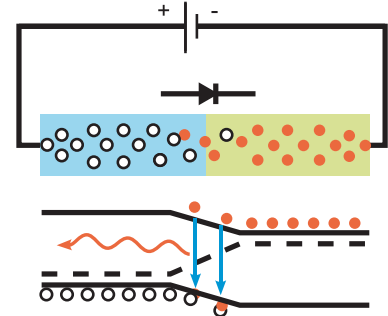

Introducing the light for our future....

未来

www.myray.com.my

ABOUT LED

A light-emitting diode (LED) is a semiconductor device that emits visible light when an electric current passes through it. When a light-emitting diode is forward-biased (switched on), electrons are able to recombine with electron holes within the device, releasing energy in the form of photons. This effect is called electroluminescence and the color of the light (corresponding to the energy of the photon) is determined by the energy gap of the semiconductor.

SPECIFICATION

Model Code	MR-T8-001	MR-T8-002
Color	Day Light	Warm White
Color Temperature	5000 ~ 7000 K	2850 ~ 3800 K
LED Luminous Efficiency	85 lm/W	80 lm/W
Power Factor	>98%	>98%
Flux (typ)	1500 lm	1300 lm
CRI	>80	>80
Number of LED	252 pcs	252 pcs
Beam Angle	160 degree	160 degree
Input Voltage	180 ~ 265 Vac	180 ~ 265 Vac
Input Power (typ)	18 W	18 W
Input Current (typ)	80 mA	80 mA
Lifetime (typ)	>40,000 hrs	>40,000 hrs
Working Humidity	10 ~ 90 %RH	10 ~ 90 %RH
Operating Temperature	-25 ~ 45 degC	-25 ~ 45 degC
Storage Temperature	-25 ~ 80 degC	-25 ~ 80 degC
Tube Casing Material	Polycarbonate (Double Color)	Polycarbonate (Double Color)
Tube Diameter	26 mm	26 mm
End Cap Diameter	28 mm (G13 type)	28 mm (G13 type)
Length	1210 mm (4 feet)	1210 mm (4 feet)
Weight	220 g	220 g

SPECIFICATION

	LED	FLUORESCENT
Wattage	18 W	36 W
Life span	> 40,000 hrs	8,000 ~ 10,000 hrs
Ballast needed	No	Yes
Starter needed	No	Yes
Heat generation	Low	High
Radiation	No	Mercury vapour
Toxic contain	No	Yes
Maintenance fee	Low	High
Lux @ 1m	310	190
Lux @ 2m	105	70
Lux @ 3m	55	40